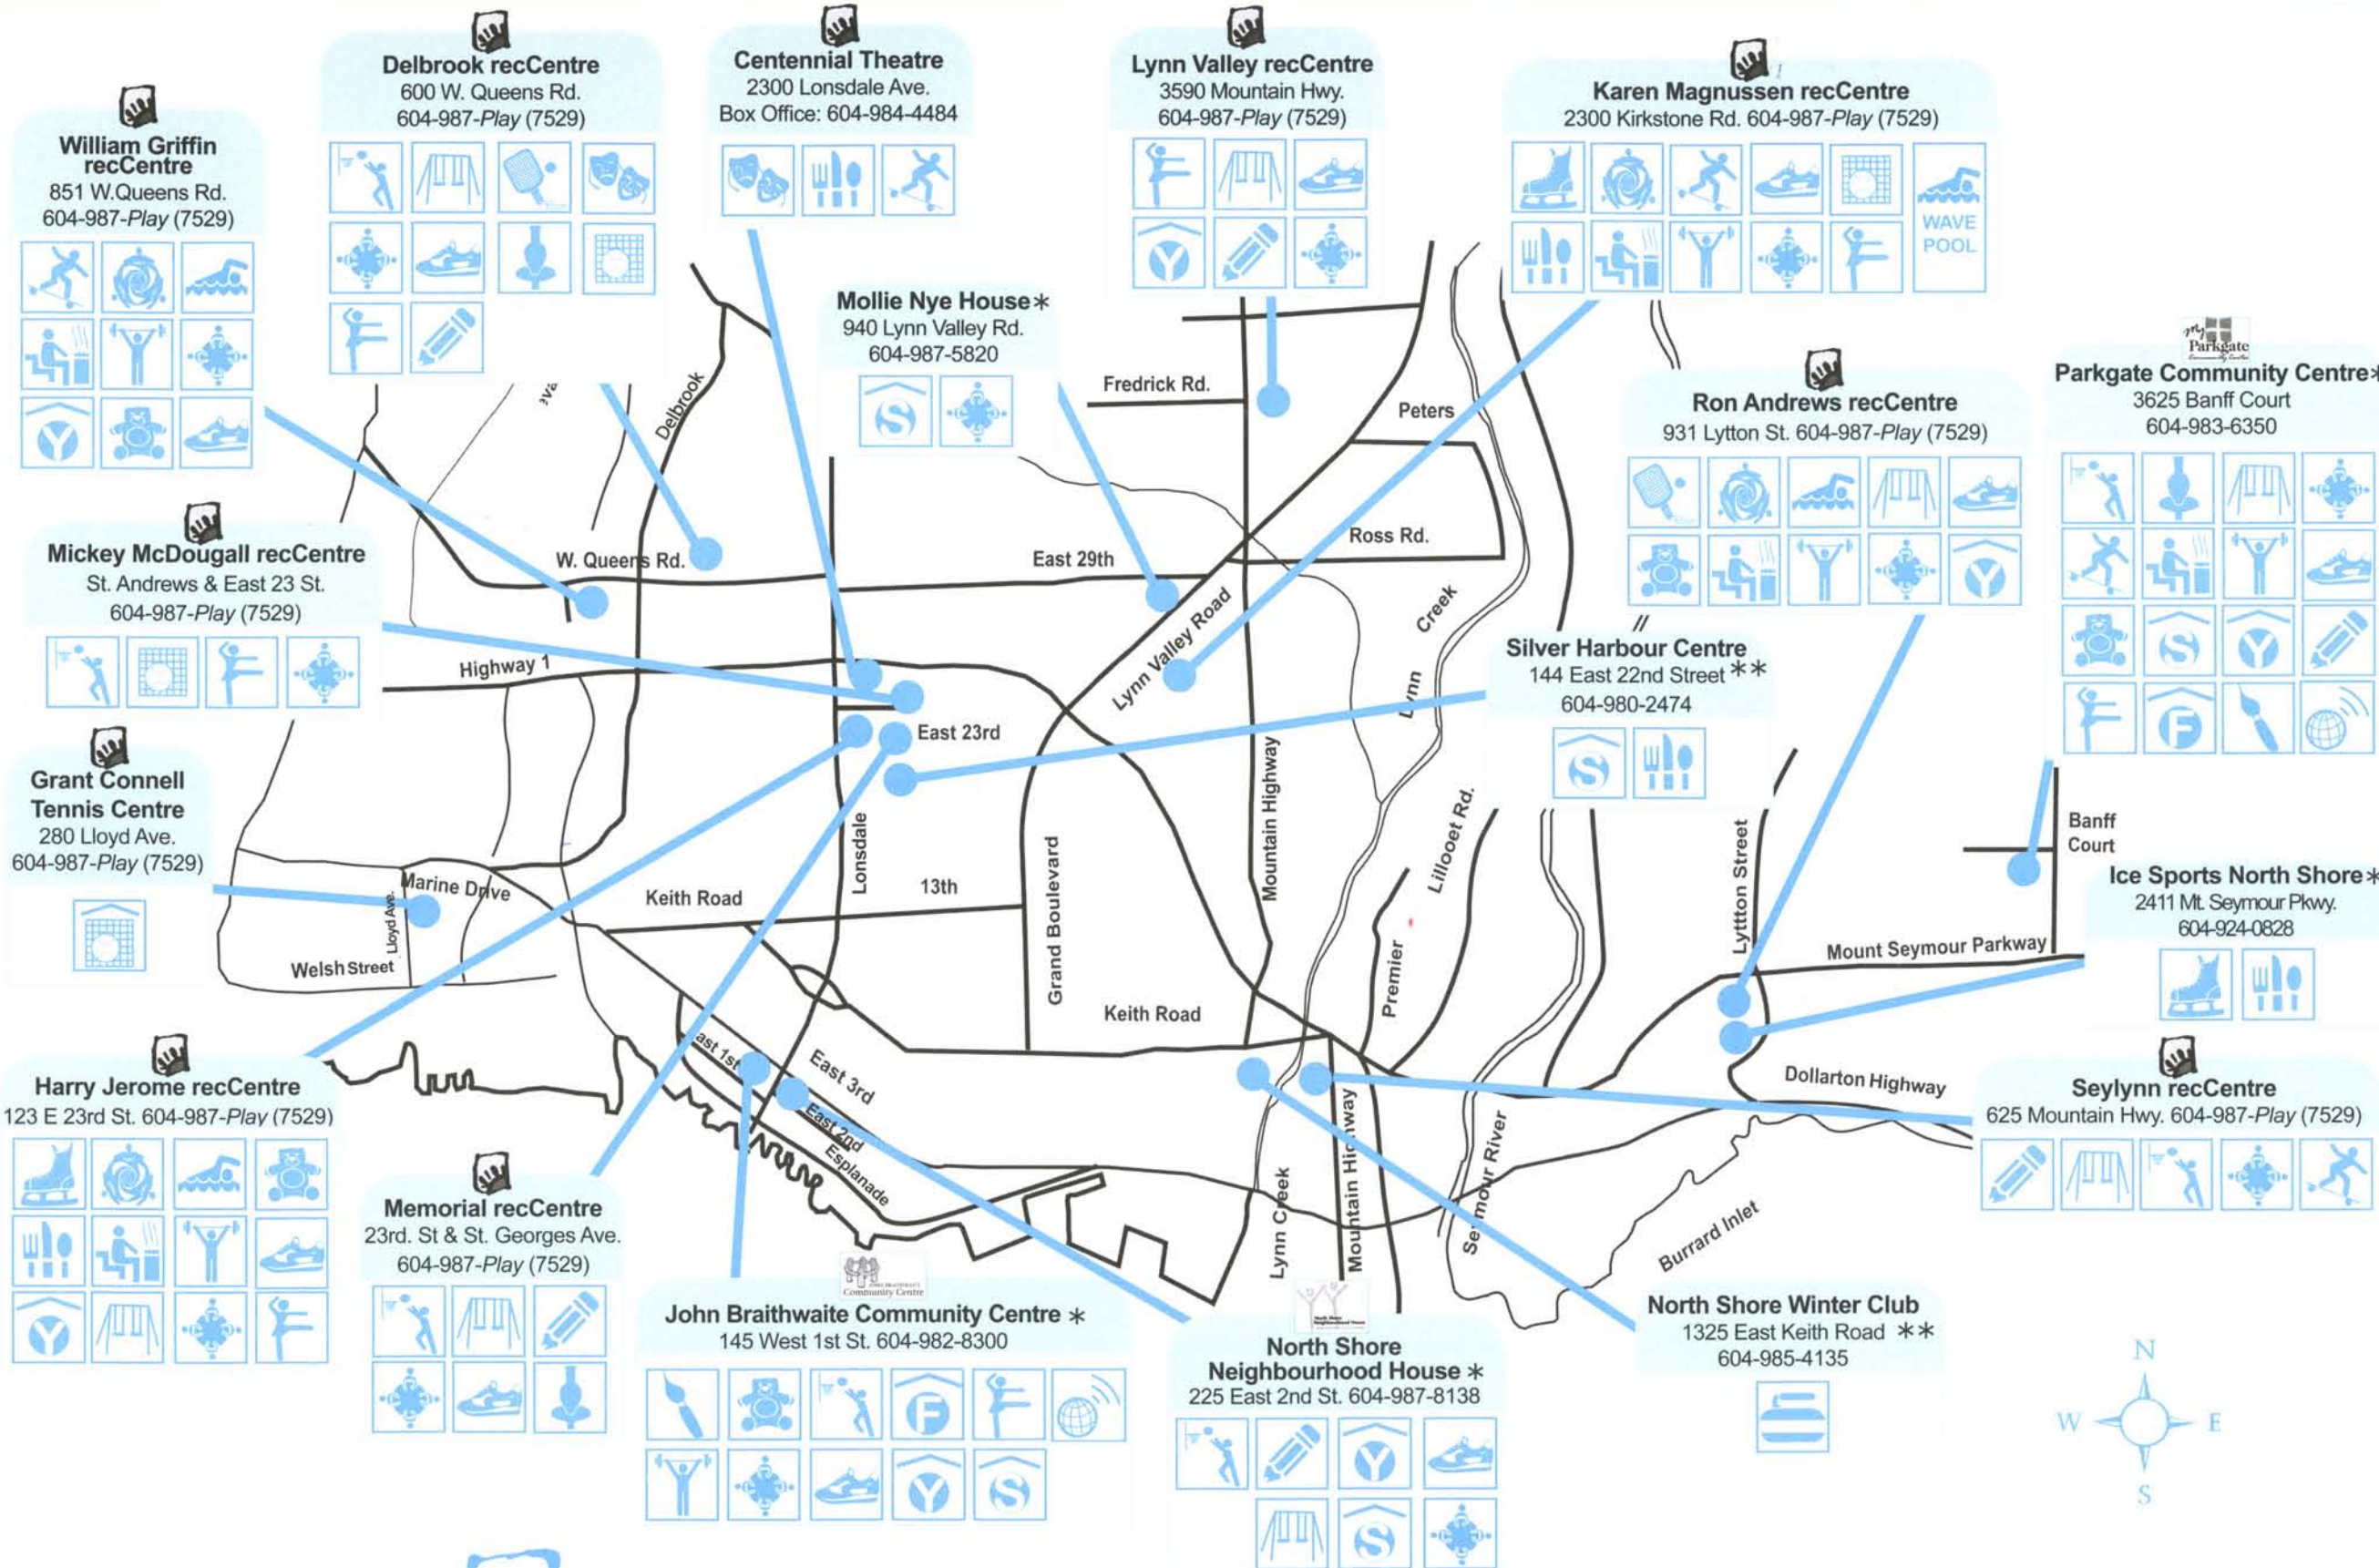

YOUR Neighbourhood Recreation and Community Centres

North Vancouver Recreation Commission

	Art Studio		Pottery Studio
	Childcare (Coincides with Recreation Programs)		Preschool (Licensed)
	Concession		Racquet or Squash
	Curling		Sauna or Steamroom
	Dance Studio		Seniors Centre
	Family Resource Centre		Skateboard Park
	Fitness Classes		Swimming Pool
	Gymnasium		Tennis Indoor
	Ice Rink		Tennis Outdoor
	Free Internet Access		Whirlpool
	Meeting Rooms (Recreation Programs, Groups, Parties and Rentals)		Weight Room
	Performing Arts		Youth Centre
	Playground		* Partner facility
			** Affiliate facility

www.northvanrec.com | 604-987-Play (7529)