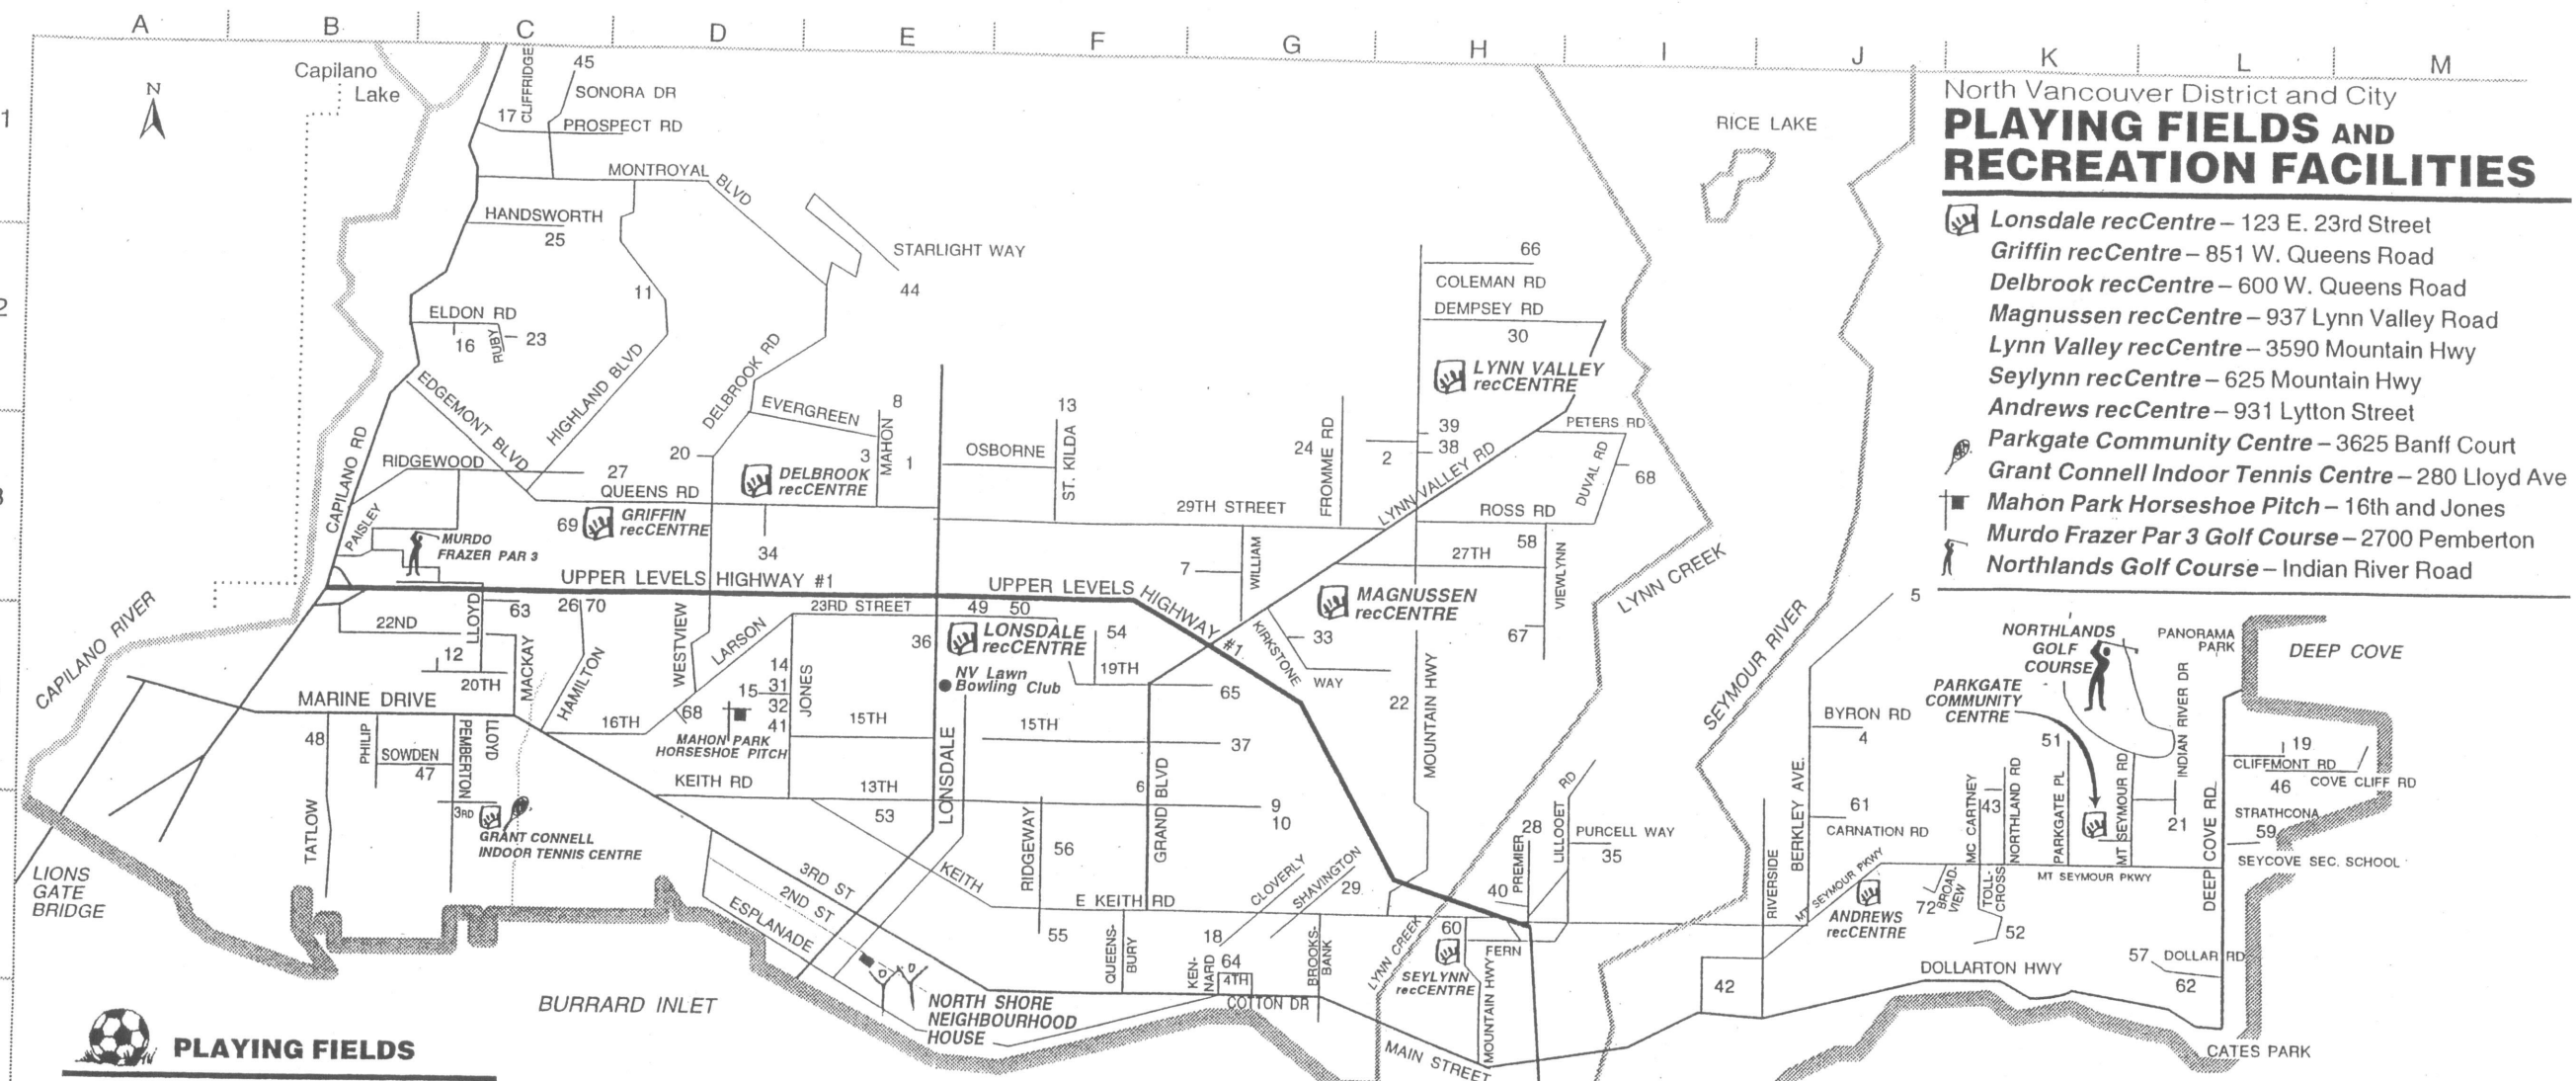

North Vancouver District and City PLAYING FIELDS AND RECREATION FACILITIES

- **Lonsdale recCentre** – 123 E. 23rd Street
- **Griffin recCentre** – 851 W. Queens Road
- **Delbrook recCentre** – 600 W. Queens Road
- **Magnussen recCentre** – 937 Lynn Valley Road
- **Lynn Valley recCentre** – 3590 Mountain Hwy
- **Seylynn recCentre** – 625 Mountain Hwy
- **Andrews recCentre** – 931 Lytton Street
- **Parkgate Community Centre** – 3625 Banff Court
- **Grant Connell Indoor Tennis Centre** – 280 Lloyd Ave
- **Mahon Park Horseshoe Pitch** – 16th and Jones
- **Murdo Frazer Par 3 Golf Course** – 2700 Pemberton
- **Northlands Golf Course** – Indian River Road

PLAYING FIELDS