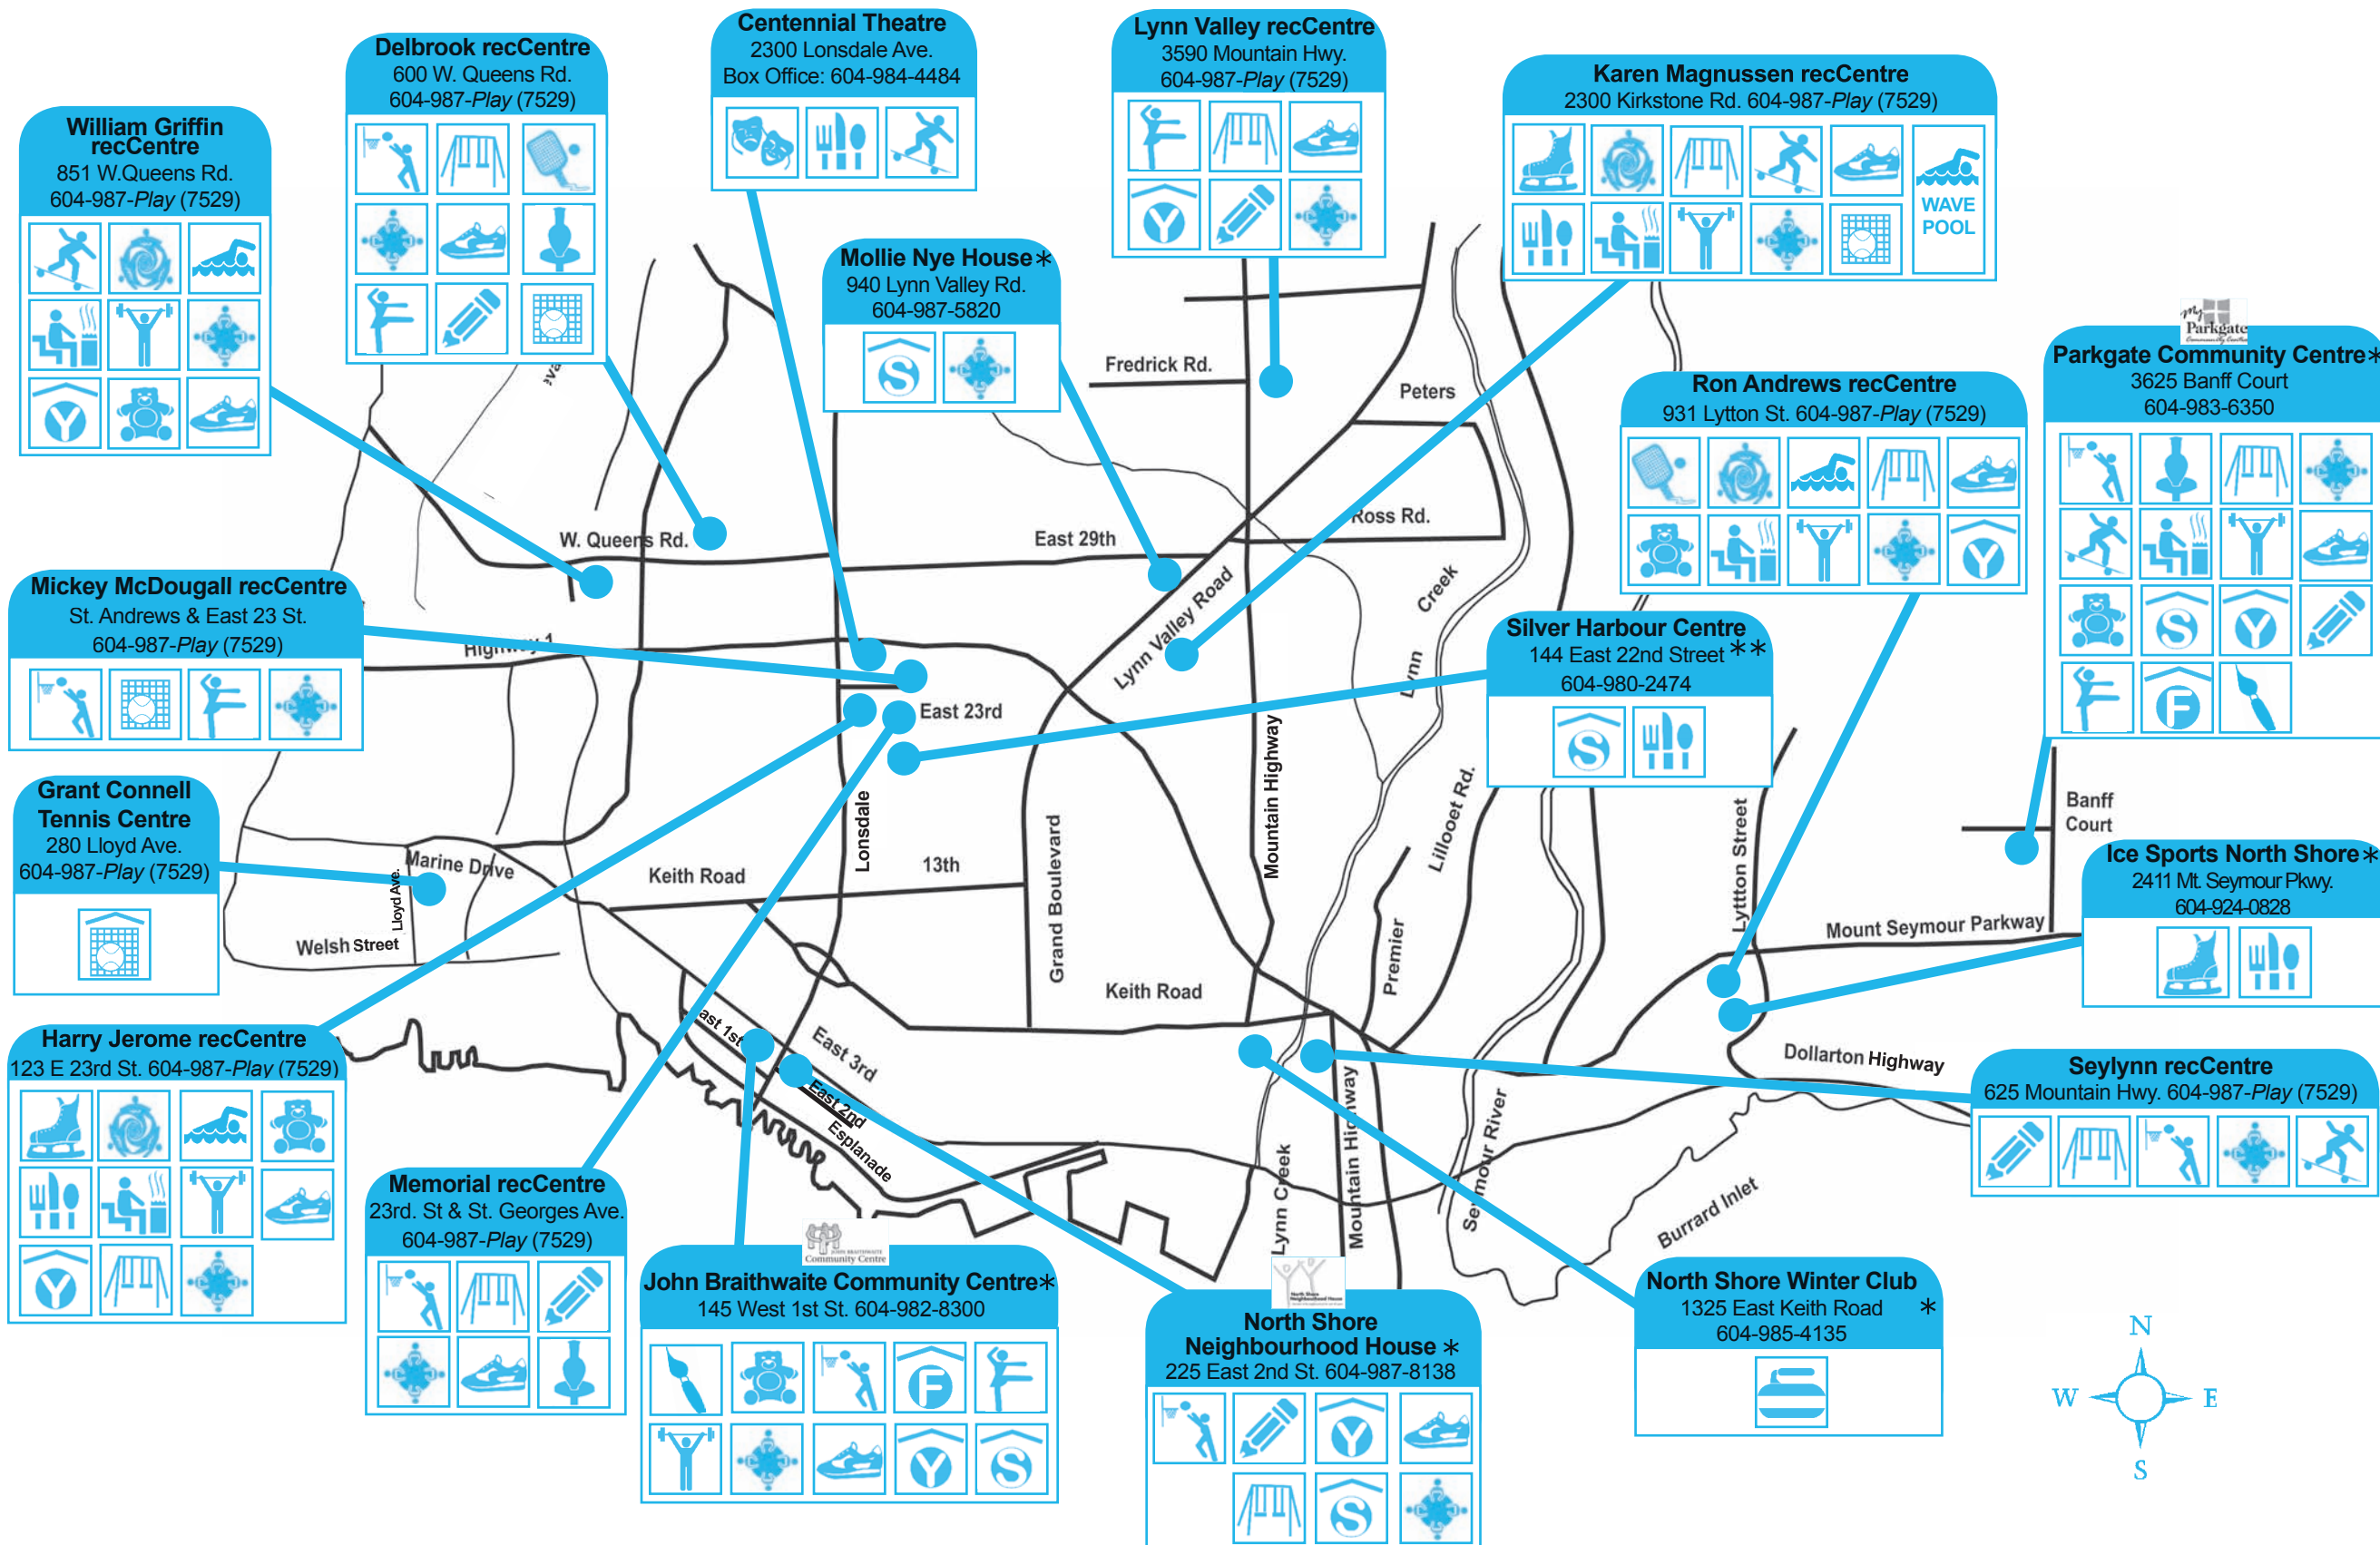

# YOUR Neighbourhood Recreation and Community Centres

## North Vancouver Recreation Commission

- |  |   |  |                         |
|--|---|--|-------------------------|
|  | Art Studio  |  | Pottery Studio          |
|  | Childcare<br>(Coincides with Recreation Programs)                   |  | Preschool<br>(Licensed) |
|  | Concession  |  | Racquet or Squash       |
|  | Curling   |  | Sauna or Steamroom      |
|  | Dance Studio  |  | Seniors Centre          |
|  | Family Resource Centre  |  | Skateboard Park         |
|  | Fitness Classes   |  | Swimming Pool           |
|  | Gymnasium   |  | Tennis Indoor           |
|  | Ice Rink  |  | Tennis Outdoor          |
|  | Meeting Rooms<br>(Recreation Programs, Groups, Parties and Rentals) |  | Whirlpool               |
|  | Performing Arts   |  | Weight Room             |
|  | Playground  |  | Youth Centre            |
- \* Partner facility    \*\* Affiliate facility

### All recCentres and Community Centres have:

- Designated disabled parking stalls
  - Extra wide parking stalls for ramped accessible vehicles
  - Automatic doors into the buildings.
- Visit [www.northvanrec.com](http://www.northvanrec.com) or call 604-987-Play (7529) to find out about specific accessibility features at your local facility.

[www.northvanrec.com](http://www.northvanrec.com) | 604-987-Play (7529)